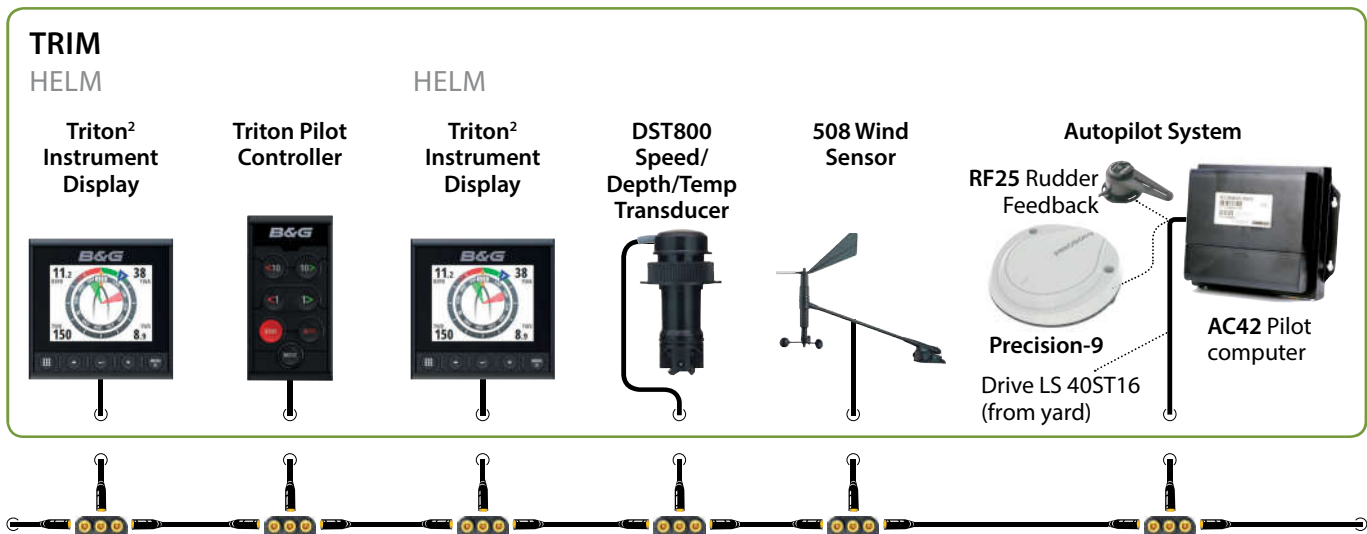

LAGOON 42

LAGOON 42 / OPTIONS

OPTIONAL WIFI

WIFI-1™: Wireless Module

- Free "GoFree" application to view/control the MFD available from web

OPTIONAL VHF

V50 VHF Radio

- includes AIS receiver

OPTIONAL VHF 2ND UNIT

H50 Wireless Handset

OPTIONAL AIS

NAIS400 AIS Transponder

OPTIONS

OPTIONAL RADAR

Broadband Radar 4G

Ethernet

OPTIONAL REMOTE

WR10 Wireless Autopilot Remote

OPTIONAL MFD - CHART

Zeus² 12" wide

- 12" LED Multifunction Colour/ Touch display
- Navionics regional cartography included (on SDcard)
- Integrated Pilot control (optional)

OPTIONAL MFD - HELM

Zeus² 12" wide

- 12" LED Multifunction Colour/ Touch display
- Navionics regional cartography included (on SDcard)
- Integrated Pilot control (optional)

OPTIONAL ZEUS MODULES

SonarHub™