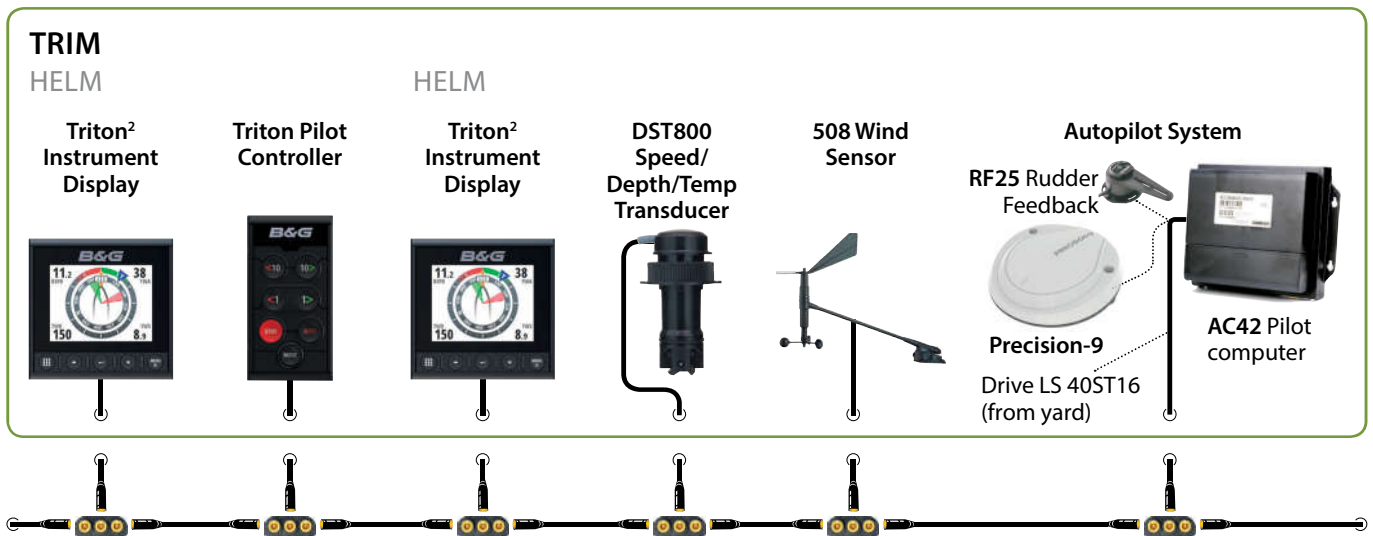

## LAGOON 450 SPORTOP

## LAGOON 450 SPORTOP / OPTIONS

### OPTIONAL VHF 2<sup>ND</sup> UNIT

**H50 Wireless Handset**

### OPTIONAL MFD - CHART

**Zeus² 12" wide**  
 • 12" LED Multifunction Colour/ Touch display  
 • Navionics regional cartography included (on SDcard)  
 • Integrated Pilot control (optional)