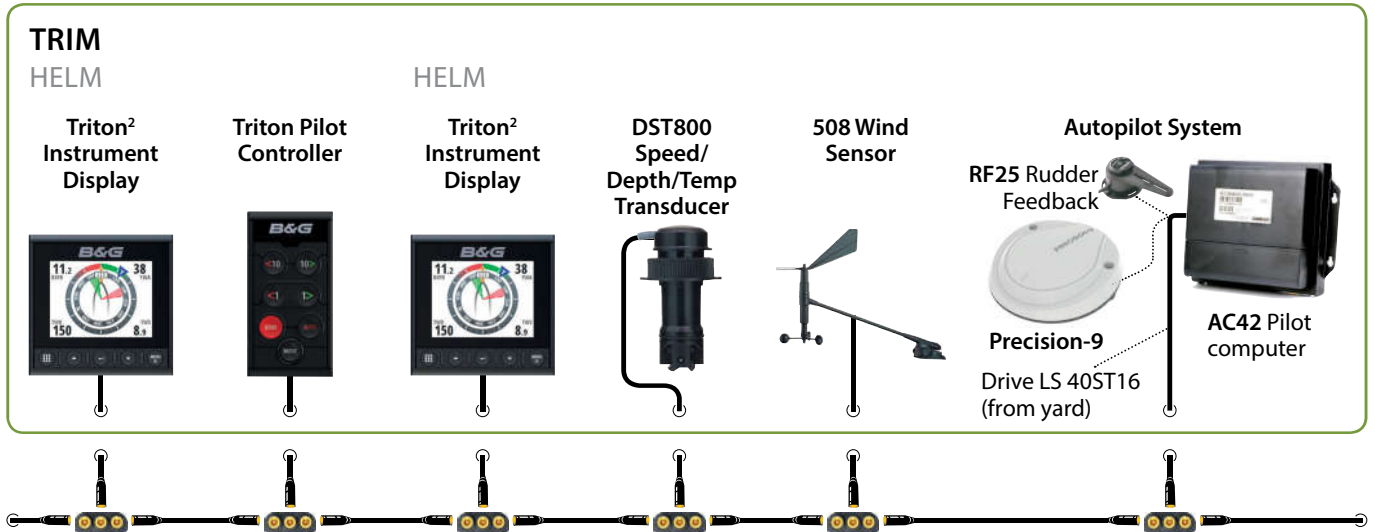

## LAGOON 450 FLYBRIDGE / OPTIONS

**OPTIONAL**  
WIFI

**WIFI-1™: Wireless Module**

- Free "GoFree" application to view/control the MFD available from web

Ethernet

**OPTIONAL**  
VHF

**V50 VHF Radio**

- includes AIS receiver

**WR10 Wireless Autopilot Remote**

**OPTIONAL**  
MFD - CHART

**Zeus² 12" wide**

- 12" LED Multifunction Colour/ Touch display
- Navionics regional cartography included (on SDcard)
- Integrated Pilot control (optional)

**OPTIONAL**  
MFD - HELM

**Zeus² 12" wide**

- 12" LED Multifunction Colour/ Touch display
- Navionics regional cartography included (on SDcard)
- Integrated Pilot control (optional)

**OPTIONAL**  
ZEUS MODULES

**SonarHub™**      **ForwardScan®**

Ethernet      FORWARDSCAN®

**OPTIONAL**  
CONTROL

**QS 80 Joystick**

**OPTIONAL**  
2 CAMERAS

**Navcams & Video Splitter**

NavCam (rear)      NavCam (engine)

RCA